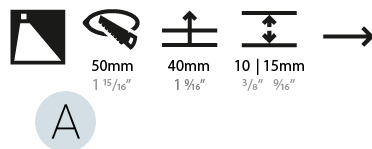

1. To build a product code in our configurator select the specify button on the base model # product page
2. To build a manual product code on this datasheet choose from the options listed below in blue font and add the suffix to the base model #

GENERAL

Series: Delight
Subseries: Delight Lollipop Round
Brand: Prolicht
Division: Architectural
Mounting Type: Recessed
Mounting Location: Wall
Subcategory: Step Light

PHYSICAL

Shape: Round
Diameter (mm): 55
Diameter (in): 2 ³/₁₆
Depth (mm): 35
Depth (in): 1 ³/₈
Ceiling Thickness (mm): 10 / 15
Min. Recessing Depth (mm): 40
Min. Recessing Depth (in): 1 ⁹/₁₆
Light Distribution: Asymmetric
Weight (kg): 0.11
Weight (lbs): 0.25
Fixture Finish: SSR / BKV / CWI / CRY / HAB / UFT / ITA / RUA / FTG / MYG / LOD / PUS / FRO / FUP / KIA / POP / BLS / SPG / MEY / GOH / GUM / CHC / COM / ABZ / JAG / OBR / MOS / ROR
Fixture Material: Aluminum
Cut-out Measurements: Ø50mm / 1 15/16"

ELECTRICAL

Lamp Type: LED (Zhaga Standard)
Input Wattage (W): 2.2
Total Output Wattage (W): 2
Dimming: 0-10V Dimming / Phase Dimming (120Vac Only)
Driver Included: No
Driver Location: Remote
Driver Type: Constant Current - 120 / 277Vac
Input Voltage (V): 120 - 277
Constant Current (MA): 700

LED

Number of LEDs: 1
Color Temperature (°K): 2700 / 3000 / 4000
Max. Delivered Lumen (lm): 80 / 80 / 90
CRI: >90 CRI
Lamp Life (hrs): 50000

OPTICAL

RATINGS AND CERTIFICATIONS

Certified By: Certified for North American Standards
IP rating: IP20