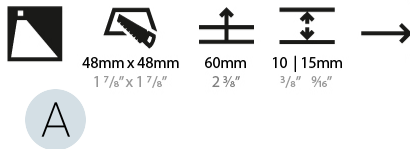

PHYSICAL

Shape: Square _____
Length (mm): 55 _____
Length (in): 2 ³/₁₆ _____
Height (mm): 55 _____
Depth (mm): 50 _____
Height (in): 2 ³/₁₆ _____
Depth (in): 1 ¹⁵/₁₆ _____
Ceiling Thickness (mm): 10-15 _____
Ceiling Thickness (in): 3/8 - 9/16 _____
Min. Recessing Depth (mm): 15 _____
Min. Recessing Depth (in): 9/16 _____
Light Distribution: Asymmetric _____
Weight (kg): 0.11 _____
Weight (lbs): 0.25 _____
Fixture Finish: SSR / BKV / CWI / CRY / HAB / UFT / ITA / RUA / FTG / MYG / LOD / PUS / FRO / FUP / KIA / POP / BLS / SPG / MEY / GOH / GUM / CHC / COM / ABZ / JAG / OBR / MOS / ROR _____
Fixture Material: Aluminum _____

ELECTRICAL

Lamp Type: LED (Zhaga Standard) _____
Input Wattage (W): 2.2 _____
Total Output Wattage (W): 2 _____
Dimming: Tri-Mode (Non-Dimming and Phase Dimming (120Vac only) and 0-10V Dimming) _____
Driver Included: No _____
Driver Location: Remote _____
Driver Type: Constant Current - Universal _____
Input Voltage (V): 120 - 277 _____
Constant Current (MA): 700 _____

LED

Number of LEDs: 1 _____
Color Temperature (°K): 2700 / 3000 / 4000 _____
Max. Delivered Lumen (lm): 50 _____
Nominal Lumen (lm): 170 _____
CRI: >90 CRI _____
Lamp Life (hrs): 50000 _____

OPTICAL

RATINGS AND CERTIFICATIONS

Certified By: Certified for North American Standards _____
IP rating: IP20 _____