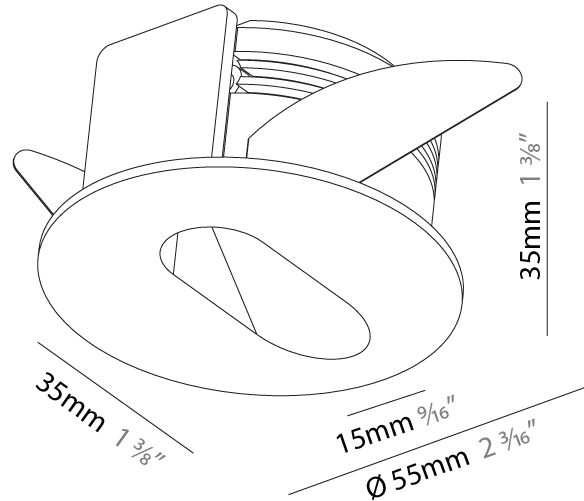

A35693- -

base number   Color   Finishes
Temperature   (Diamond)

1. To build a product code in our configurator select the specify button on the base model # product page
2. To build a manual product code on this datasheet choose from the options listed below in blue font and add the suffix to the base model #

GENERAL

Series: Delight
Subseries: Delight Lollipop Round Wide
Brand: Prolicht
Division: Architectural
Mounting Type: Recessed
Mounting Location: Wall
Subcategory: Step Light

PHYSICAL

Shape: Round
Diameter (mm): 55
Diameter (in): 2 3/16
Depth (mm): 35
Depth (in): 1 3/8
Min. Recessing Depth (mm): 40
Min. Recessing Depth (in): 1 9/16
Light Distribution: Asymmetric
Weight (kg): 0.11
Weight (lbs): 0.25

Fixture Finish: SSR / BKV / CWI / CRY / HAB / UFT / ITA / RUA / FTG / MYG / LOD / PUS / FRO / FUP / KIA / POP / BLS / SPG / MEY / GOH / GUM / CHC / COM / ABZ / JAG / OBR / MOS / ROR

Fixture Material: Aluminum

ELECTRICAL

Lamp Type: LED (Zhaga Standard)
Input Wattage (W): 2.2
Total Output Wattage (W): 2
Dimming: 0-10V Dimming / Phase Dimming (120Vac Only)
Driver Included: No
Driver Location: Remote
Driver Type: Constant Current - 120 / 277Vac
Input Voltage (V): 120 - 277
Constant Current (MA): 700

LED

Number of LEDs: 1
Color Temperature (°K): 2700 / 3000 / 4000
Max. Delivered Lumen (lm): 150 / 160 / 170
CRI: >90 CRI
Lamp Life (hrs): 50000

OPTICAL

RATINGS AND CERTIFICATIONS

Certified By: Certified for North American Standards
IP rating: IP20